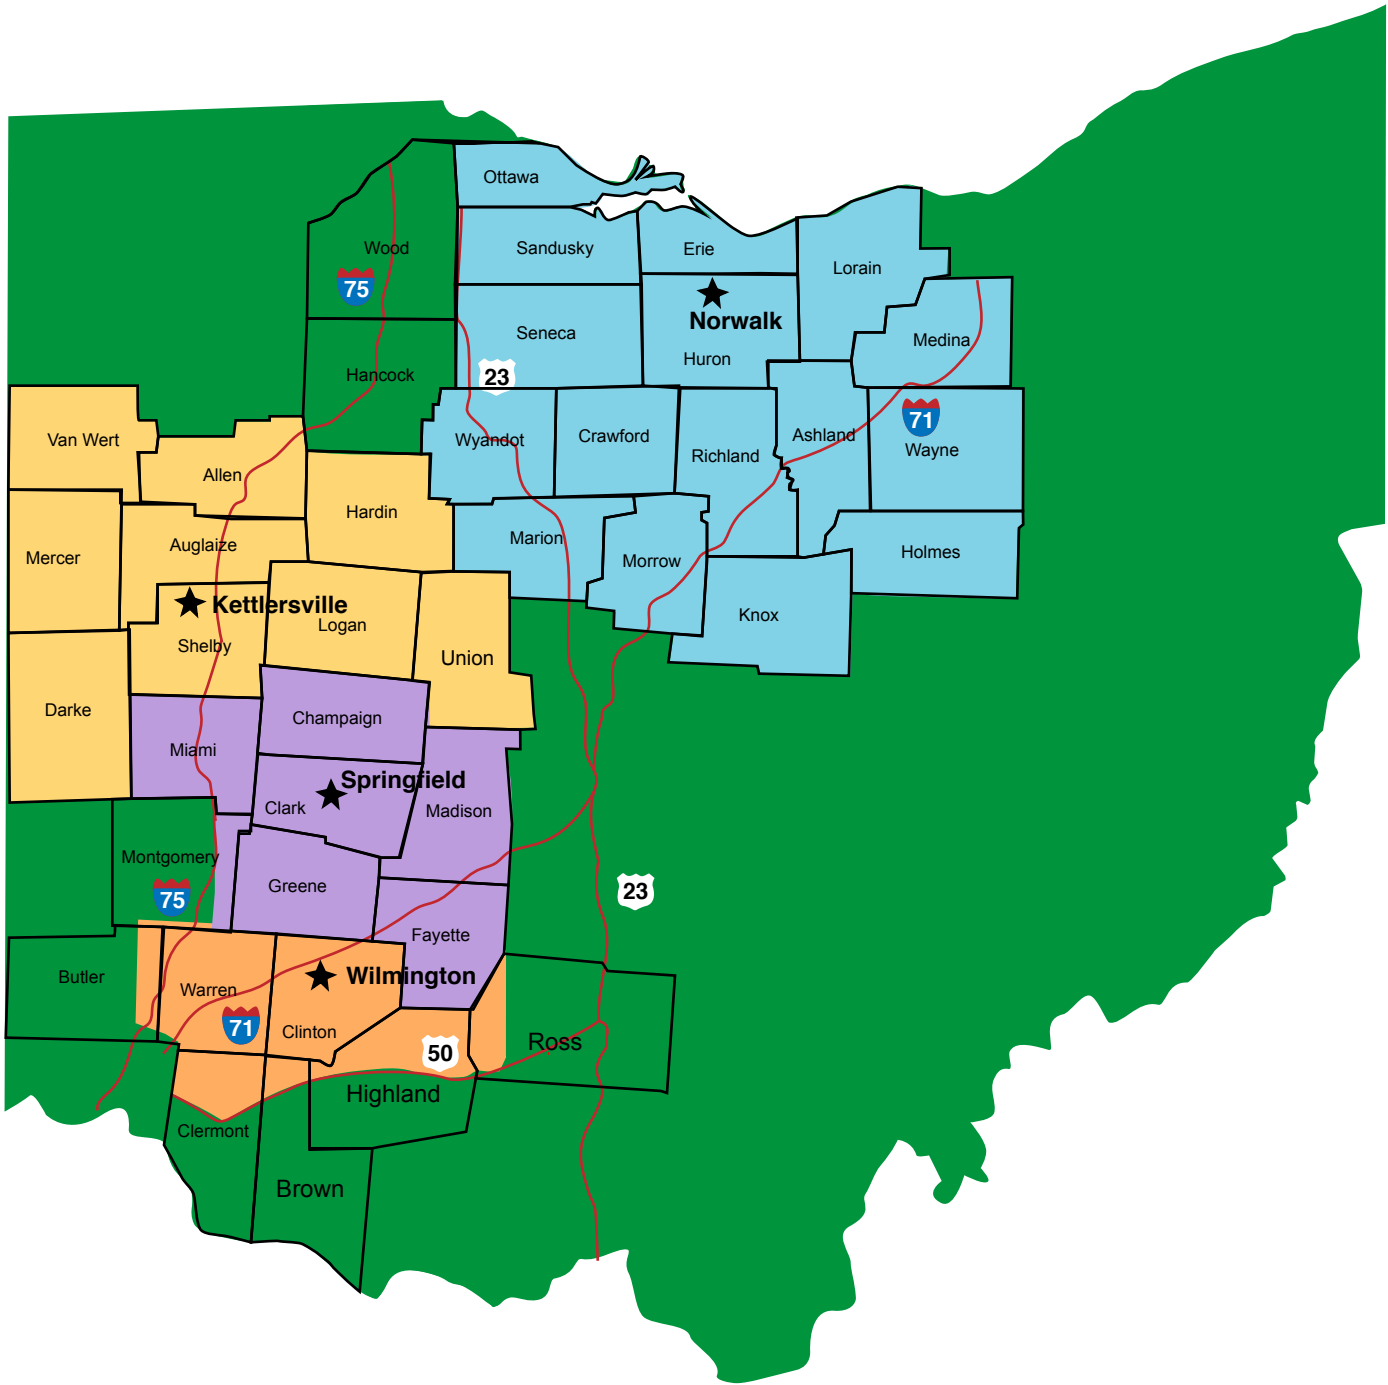

# Energy Service Areas

Location	Toll Free Number	Direct Number
<span style="color: lightblue;">■</span> Norwalk	1-800-432-4954	419-668-3955
<span style="color: yellow;">■</span> Kettlersville	1-800-331-0256	419-628-2505
<span style="color: purple;">■</span> Springfield	1-800-331-0256	937-323-7536
<span style="color: orange;">■</span> Wilmington	1-800-331-0256	937-382-1633

*\*Have questions? Contact your service area number and we will assist you.*

**Sunrise**  
 COOPERATIVE  
*Success grows here.*